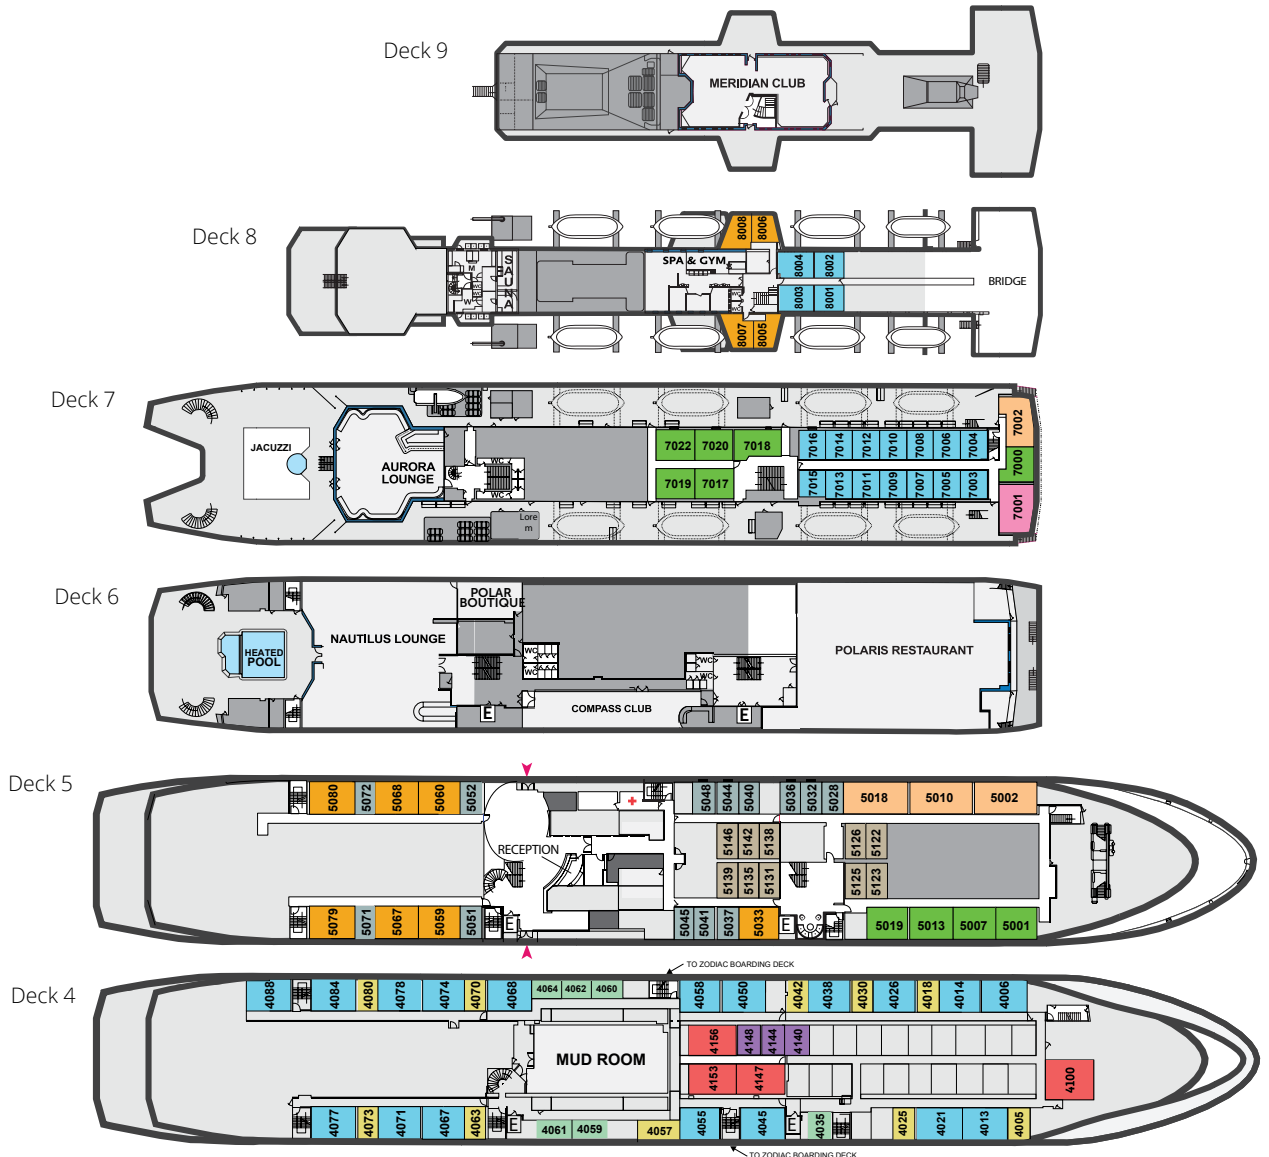

OCEAN ENDEAVOUR

DECKPLAN

2020/21

CABIN CATEGORIES

CATEGORY 10 | OWNER SUITE

CATEGORY 9 | JUNIOR SUITE

CATEGORY 8 | SUPERIOR TWIN/DOUBLE

CATEGORY 7 | SELECT TWIN

CATEGORY 6 | COMFORT TWIN

CATEGORY 5 | MAIN TWIN

CATEGORY 4 | TWIN PORTHOLE

CATEGORY 4A | SINGLE PORTHOLE

CATEGORY 3 | INTERIOR TWIN

CATEGORY 2 | INSIDE TRIPLE

CATEGORY 1 | INSIDE SINGLE