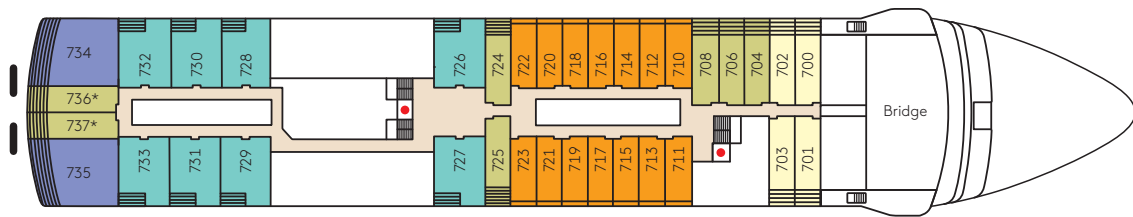

# Hanseatic Spirit Deckplan

Deck 9

Deck 8

Deck 7

\*Different cabin layout

● = Cabin/suite with connecting door

Deck 6

\*Different cabin layout

● = Cabin/suite with connecting door

Deck 5

Deck 4

Deck 3

Outside Cabin	Panoramic Cabin	French Balcony Cabin	Balcony Cabin	French Balcony Cabin	Balcony Cabin	Balcony Cabin	Balcony Cabin	Junior Suite with balcony	Grand Suite with veranda
Cat. 1	Cat. 2	Cat. 3	Cat. 4	Cat. 5	Cat. 6	Cat. 7	Cat. 8	Cat. 9	Cat. 10
□ Non-public areas	■ Restaurants, bars and lounges	□ Public areas	♿ Cabin with fully accessible layout and equipment	● Lift					