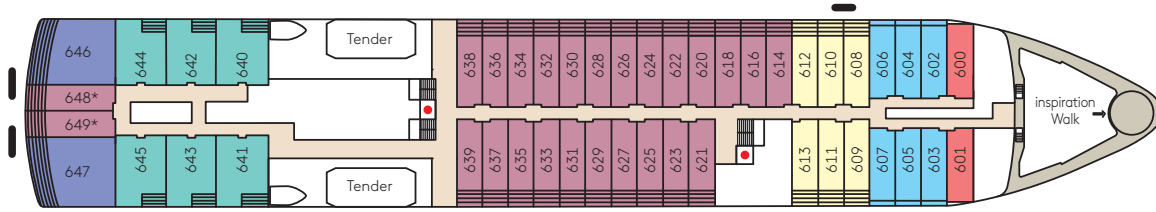

# Hanseatic Spirit Deckplan

Deck 9

Deck 8

Deck 7

\*Different cabin layout

● = Cabin/suite with connecting door

Deck 6

\*Different cabin layout

● = Cabin/suite with connecting door

Deck 5

Deck 4

Deck 3

Outside Cabin	Panoramic Cabin	French Balcony Cabin	Balcony Cabin	French Balcony Cabin	Balcony Cabin	Balcony Cabin	Balcony Cabin	Junior Suite with balcony	Grand Suite with veranda
Cat. 1	Cat. 2	Cat. 3	Cat. 4	Cat. 5	Cat. 6	Cat. 7	Cat. 8	Cat. 9	Cat. 10
□ Non-public areas	■ Restaurants, bars and lounges	□ Public areas	♿ Cabin with fully accessible layout and equipment	● Lift					