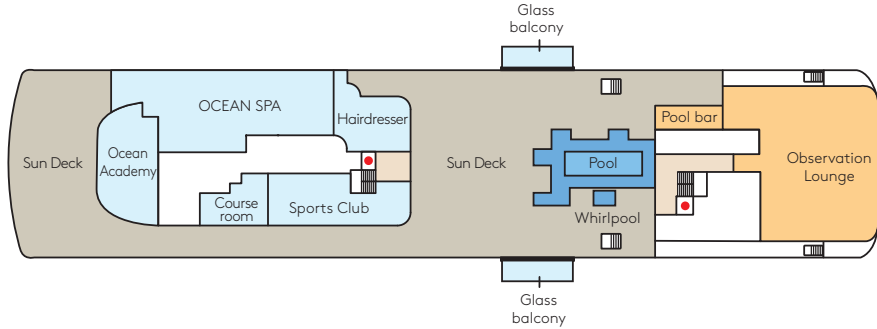

# Hanseatic Spirit Deckplan

Deck 9

Deck 8

Deck 7

\*Different cabin layout

● = Cabin/suite with connecting door

Deck 6

\*Different cabin layout

● = Cabin/suite with connecting door

Deck 5

Deck 4

Deck 3

Outside Cabin	Panoramic Cabin	French Balcony Cabin	Balcony Cabin	French Balcony Cabin	Balcony Cabin	Balcony Cabin	Balcony Cabin	Junior Suite with balcony	Grand Suite with veranda
Cat. 1	Cat. 2	Cat. 3	Cat. 4	Cat. 5	Cat. 6	Cat. 7	Cat. 8	Cat. 9	Cat. 10
□ Non-public areas	■ Restaurants, bars and lounges	□ Public areas	♿ Cabin with fully accessible layout and equipment	● Lift					