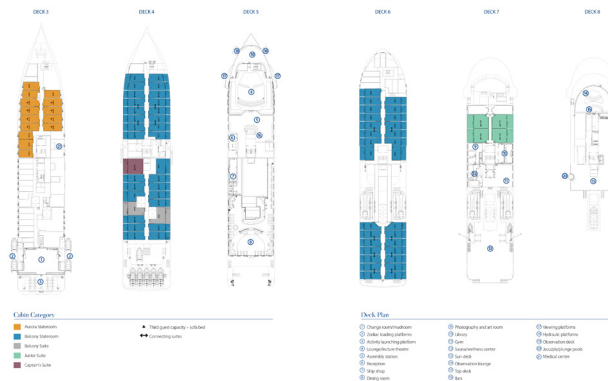

Technical Information

- Built:** 2019
- Length:** 104.4m (342 ft)
- Breadth:** 18.2m (59 ft)
- Draught:** 5.3m (17 ft)
- Cruising Speed:** 12 knots
- Gross Tonnage:** 7400 GRT
- Ice Class:** BV
- Passenger Capacity:** 120
- Zodiacs:** 15

Deck Plan

The Greg Mortimer
Deck Plans

Amenities

- Lounge
- Bars
- Dining Room
- Lecture theatre
- Sun deck
- Observation Lounge
- Observation deck
- Reception
- Library
- Jacuzzis/plunge pools
- Gym
- Sauna/Wellness Centre
- Photography and art room
- Ship shop
- Medical centre