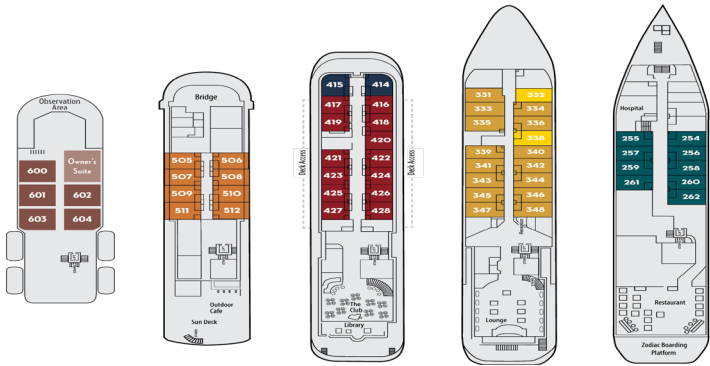

ISLAND SKY

Island Sky and Hebridean Sky are truly sisters. Built in the same Italian Shipyard, both boast spacious, well-appointed suites, stylish common areas, and redundant core technology that allows them to operate smoothly, even under the most challenging of conditions. Both ships are all-suite, all-inclusive small expedition vessels with touches of elegance throughout.

Technical Information

- Length: 90.6 meters (297.2 ft)
- Beam: 15.3 meters (50.2 ft)
- Draft: 4 meters (13 ft)
- Cruise speed: 12 knots
- Passenger capacity: 112
- Crew: 75
- Ice class: 1D

Deck Plan

Amenities

- Reception area
- Library
- Lounge / Bar
- Dining room
- Elevator
- All-suite ship
- Panoramic top deck observation platform
- Lounge with audiovisual facilities
- Club

Safety Features

The Island Sky features four fully enclosed lifeboats with a capacity of 192 passengers. There is a medical clinic as well.

Cabins

Promenade Suite (13)

- Located on Promenade deck
- Queen bed or two twin beds
- Private bathroom
- Flat screen TV
- Mini-bar
- Hair dryer
- Sitting area with sofa and side chair
- Telephone
- Temperature controls
- Nespress machine