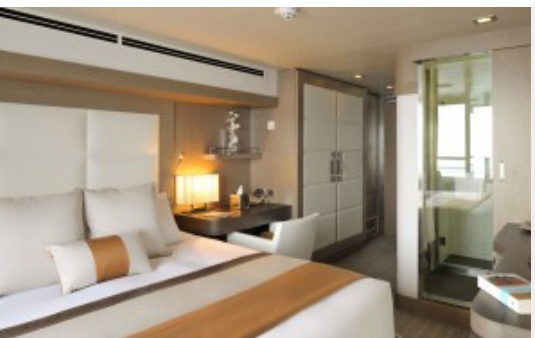

CABINS

Superior Stateroom

- Located on Deck 3
- 21 m² with private balcony
- King-size bed or twin beds
- Air conditioning
- Sofa
- Shower
- Minibar
- Internet access wifi
- Video on demand
- Safe
- Hairdryer & bath robes
- French bath products
- 24 hour room service
- Flat screen TV & Ipod™

Deluxe Stateroom

- Located on Deck 3
- 18 m² with private balcony
- King-size bed or twin beds
- Air conditioning
- Shower
- Minibar
- Internet access wifi
- Video on demand
- Safe
- Hairdryer & bath robes
- French bath products
- 24 hour room service
- Flat screen TV & Ipod™

Prestige Stateroom

- Located on Deck 4, 5, 6
- 18 m² with private balcony
- King-size bed or twin beds
- Air conditioning
- Shower
- Minibar
- Internet access wifi
- Video on demand
- Safe
- Hairdryer & bath robes
- French bath products
- 24 hour room service
- Flat screen TV & Ipod™

CABINS

Prestige Suite

- Located on Deck 5 & 6
- 36 m² with private balcony
- King-size bed or twin beds
- Air conditioning
- 2 rooms
- Shower
- Sofa & minibar
- Wifi & video on demand
- Safe
- Hairdryer & bath robes
- French bath products
- 24 hour room service
- Flat screen TV & Ipod™