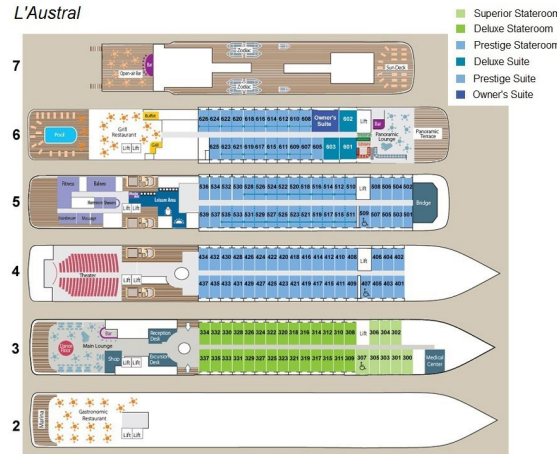

Technical information:

- Built:** Italy, 2011
- Ice Class:** 1C
- Length:** 142m (466ft)
- Breadth:** 18 m (59ft)
- Max Draft:** 4.7m (15ft)
- Gross Tonnage:** 10 992 UMS
- Cruising Speed:** 14 knots
- Passenger Capacity:** 264 (maximum)

Safety features:

Ships are awarded with Ice Class 1C, which means that the ship meets strict international requirements and is equipped with safety equipment such as sonar, GMDSS and Zodiacs fitted with satellite beacons and a satellite weather station.

Deck Plan:

L'Austral

Amenities:

- Bar and Lounge
- Panoramic Lounge
- Panoramic Terrace
- Outdoor bar
- Restaurant
- Sun Deck
- Theatre
- Library and Internet corner
- Elevator
- Fitness centre
- Open-air pool
- Spa and Beauty Centre
- Medical Centre

CABINS

Superior Stateroom

- Located on Deck 3
- 21 m² with private balcony
- King-size bed or twin beds
- Air conditioning
- Sofa
- Shower
- Minibar
- Internet access wifi
- Video on demand
- Safe
- Hairdryer & bath robes
- French bath products
- 24 hour room service
- Flat screen TV & Ipod™