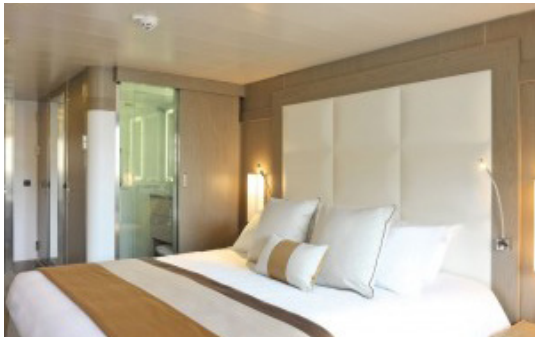

Why choose these ships?

"5-Star Expedition Cruise ship – elegant in style, interior and exterior cabins with an intimate size. Linking tradition and innovation to create personal touches in the spirit of a luxury ship. Catering to the clientele that want class with the experience of an expedition to Antarctica."

CABINS

Superior Stateroom

- Located on Deck 3
- 21 m² with private balcony
- King-size bed or twin beds
- Air conditioning
- Sofa
- Shower
- Minibar
- Internet access wifi
- Video on demand
- Safe
- Hairdryer & bath robes
- French bath products
- 24 hour room service
- Flat screen TV & Ipod™

Deluxe Stateroom

- Located on Deck 3
- 18 m² with private balcony
- King-size bed or twin beds
- Air conditioning
- Shower
- Minibar
- Internet access wifi
- Video on demand
- Safe
- Hairdryer & bath robes
- French bath products
- 24 hour room service
- Flat screen TV & Ipod™

CABINS

Prestige Suite

- Located on Deck 5 & 6
- 36 m² with private balcony
- King-size bed or twin beds
- Air conditioning
- 2 rooms
- Shower
- Sofa & minibar
- Wifi & video on demand
- Safe
- Hairdryer & bath robes
- French bath products
- 24 hour room service
- Flat screen TV & Ipod™