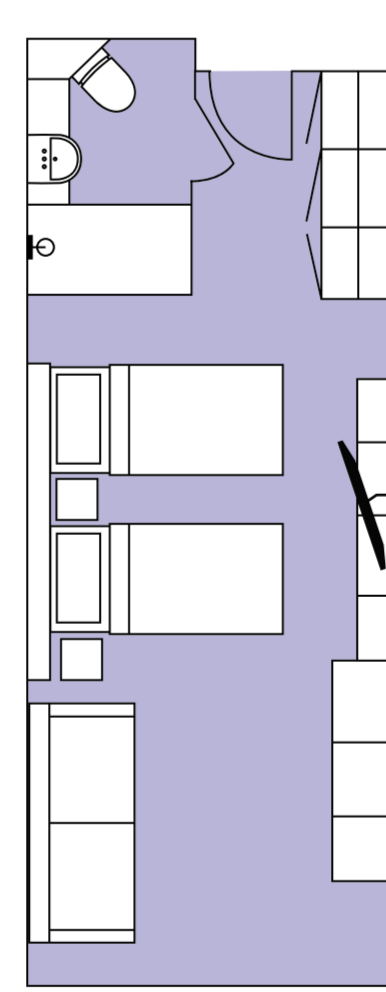

# M/V Ocean Victory Deck Plan

**CATEGORY PS**

Premium Suite (1)  
42 sqm, incl. Balcony

**CATEGORY A**

Junior Suite (4)  
36 sqm, incl. Balcony

**CATEGORY B**

Balcony Suite (2)  
26-32 sqm, incl. Balcony

**CATEGORY CxL**

Grand Balcony Stateroom (4)  
25-30 sqm, incl. Balcony

**CATEGORY Csp**

Superior Balcony Stateroom (48)  
22-25 sqm, incl. Balcony

**CATEGORY C**

Balcony Stateroom (9)  
18-22 sqm, incl. Balcony

**CATEGORY D**

Albatros Stateroom (6)  
13-22 sqm, Porthole

**CATEGORY E**

French Balcony Stateroom (6)  
14 sqm, French Balcony

**CATEGORY Es**

French Balcony Stateroom (3)  
14 sqm, French Balcony

**CATEGORY F**

Triple Stateroom (4)  
18-22 sqm, Porthole

**CATEGORY G**

Single Stateroom (5)  
14 sqm, Porthole

- Restaurant
- Bar
- Observation Area
- Shackleton Lecture Room
- Knud Rasmussen Library
- Albatros Ocean Boutique
- Reception
- Medical Clinic
- Fitness
- Albatros Polar Spa
- Toilet
- Jacuzzi
- Mudroom
- Zodiac embarking
- Kayak platform
- Elevator
- Stairs