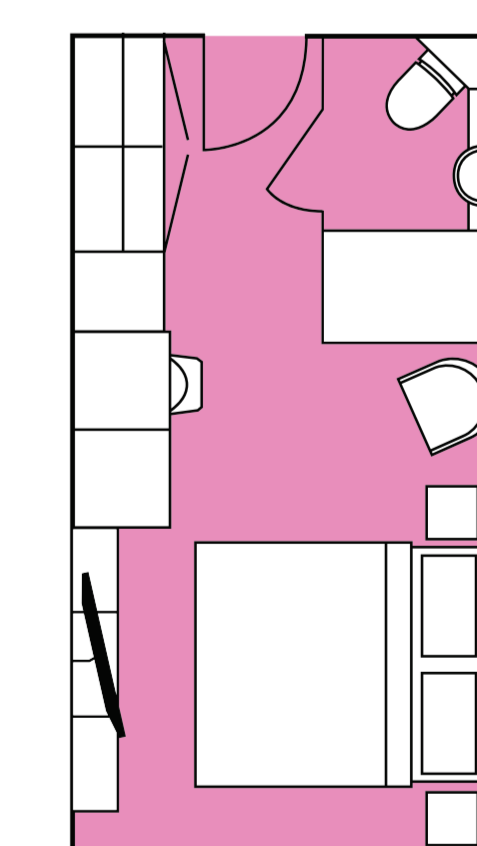

Grand Balcony Stateroom (4)  
25-30 sqm, incl. Balcony

**CATEGORY Csp**

Superior Balcony Stateroom (48)  
22-25 sqm, incl. Balcony

**CATEGORY C**

Balcony Stateroom (9)  
18-22 sqm, incl. Balcony

**CATEGORY D**

Albatros Stateroom (6)  
13-22 sqm, Porthole

**CATEGORY E**

French Balcony Stateroom (6)  
14 sqm, French Balcony

**CATEGORY Es**

French Balcony Stateroom (3)  
14 sqm, French Balcony

**CATEGORY F**

Triple Stateroom (4)  
18-22 sqm, Porthole

**CATEGORY G**

Single Stateroom (5)  
14 sqm, Porthole

- Restaurant
- Bar
- Observation Area
- Shackleton Lecture Room
- Knud Rasmussen Library
- Albatros Ocean Boutique
- Reception
- Medical Clinic
- Fitness
- Albatros Polar Spa
- Toilet
- Jacuzzi
- Mudroom
- Zodiac embarking
- Kayak platform
- Elevator
- Stairs