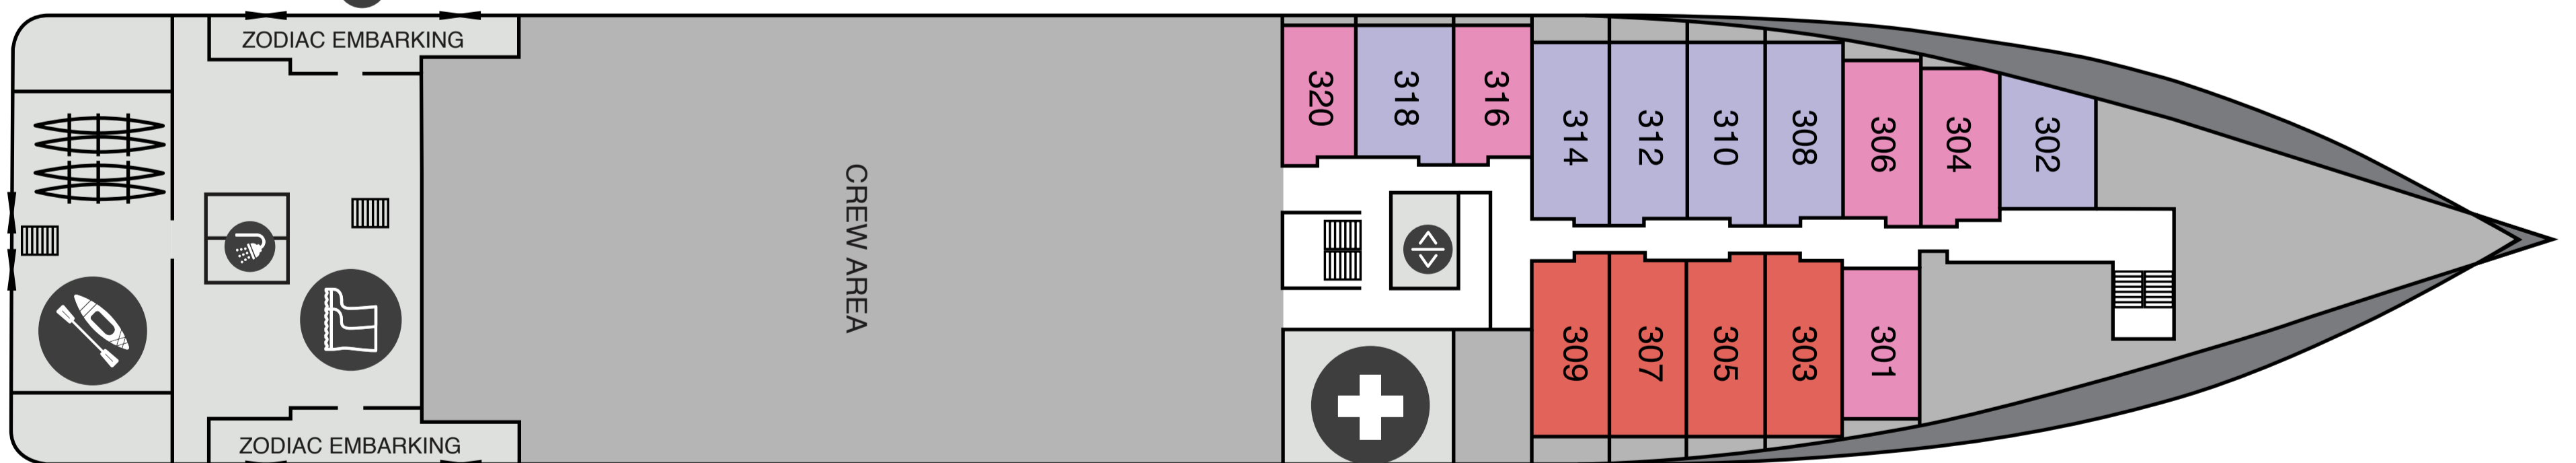

DECK 3 GERLACH DECK

Category PS, Premium Suite 1 Cabin, Size 42 sqm incl. Balcony	Category A, Junior Suite 4 Cabins, Size 36 sqm incl. Balcony	Category B, Balcony Suite 2 Cabins, Size 26-32 sqm incl. Balcony
Category C XL, Grand Balcony Stateroom 4 Cabins, Size 25-30 sqm incl. Balcony	Category Csp, Superior Balcony Stateroom 48 Cabins, Size 22-25 sqm incl. Balcony	Category E, French Balcony C Stateroom 6 Cabins, Size 14 sqm
Category C, Balcony Stateroom 9 Cabins, Size 18-22 sqm incl. Balcony	Category D, Porthole Stateroom 6 Cabins, Size 13-22 sqm	Category Es, Solo French Balcony C Stateroom. 3 Cabins, Size 14 sqm
Category F, Triple Porthole Stateroom 4 Cabins, Size 18-22 sqm	Category G, Porthole Single Stateroom 5 Cabins, Size 14 sqm	

Restaurant	Knud Rasmussen Library	Fitness	Mudroom	Stairs
Bar	Albatros Ocean Boutique	Albatros Polar Spa	Zodiac embarking	
Observation Area	Reception	Toilet	Kayak platform	
Shackleton Lecture Room	Medical Clinic	Jacuzzi	Elevator