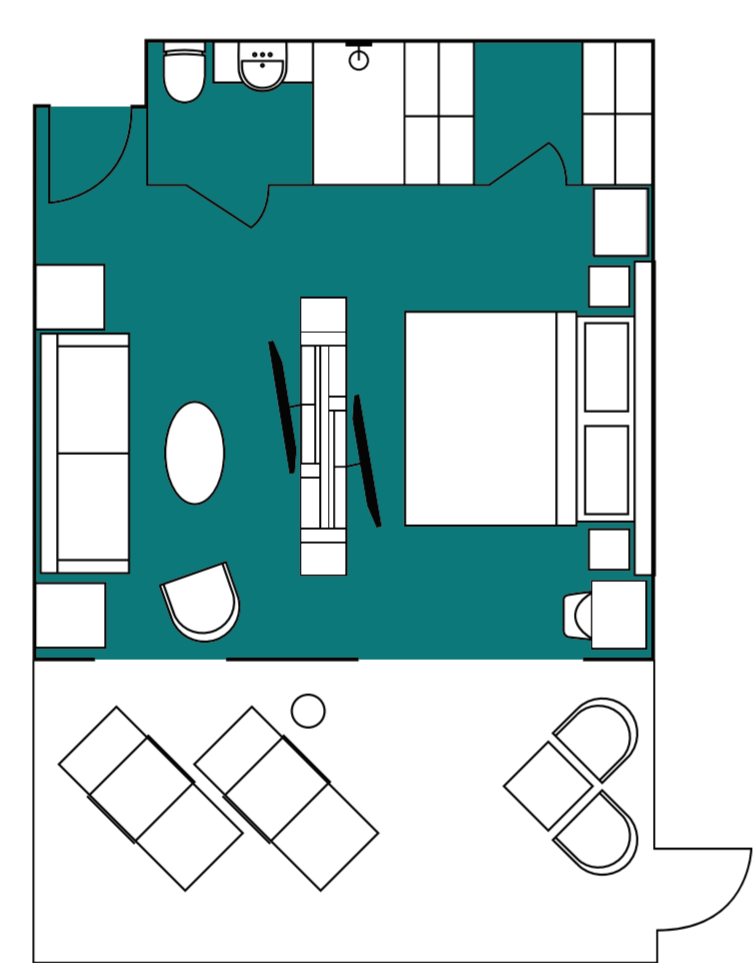

- |   |  |  |
|---|--|--|
| <b>Category PS, Premium Suite</b><br>1 Cabin, Size 42 sqm incl. Balcony                 | <b>Category A, Junior Suite</b><br>4 Cabins, Size 36 sqm incl. Balcony                     | <b>Category B, Balcony Suite</b><br>2 Cabins, Size 26-32 sqm incl. Balcony |
| <b>Category C XL, Grand Balcony Stateroom</b><br>4 Cabins, Size 25-30 sqm incl. Balcony | <b>Category Csp, Superior Balcony Stateroom</b><br>48 Cabins, Size 22-25 sqm incl. Balcony | <b>Category E, French Balcony C Stateroom</b><br>6 Cabins, Size 14 sqm     |
| <b>Category C, Balcony Stateroom</b><br>9 Cabins, Size 18-22 sqm incl. Balcony          | <b>Category D, Porthole Stateroom</b><br>6 Cabins, Size 13-22 sqm                          | <b>Category Es, Solo French Balcony C Stateroom.</b> 3 Cabins, Size 14 sqm |
| <b>Category F, Triple Porthole Stateroom</b><br>4 Cabins, Size 18-22 sqm                | <b>Category G, Porthole Single Stateroom</b><br>5 Cabins, Size 14 sqm                      |  |

- |                         |                         |                    |                  |        |
|-------------------------|-------------------------|--------------------|------------------|--------|
| Restaurant              | Knud Rasmussen Library  | Fitness            | Mudroom          | Stairs |
| Bar                     | Albatros Ocean Boutique | Albatros Polar Spa | Zodiac embarking |        |
| Observation Area        | Reception               | Toilet             | Kayak platform   |        |
| Shackleton Lecture Room | Medical Clinic          | Jacuzzi            | Elevator         |        |

# M/V Ocean Victory Deck Plan

**CATEGORY PS**

Premium Suite (1)  
42 sqm, incl. Balcony

**CATEGORY A**

Junior Suite (4)  
36 sqm, incl. Balcony

**CATEGORY B**

Balcony Suite (2)  
26-32 sqm, incl. Balcony

**CATEGORY CxL**