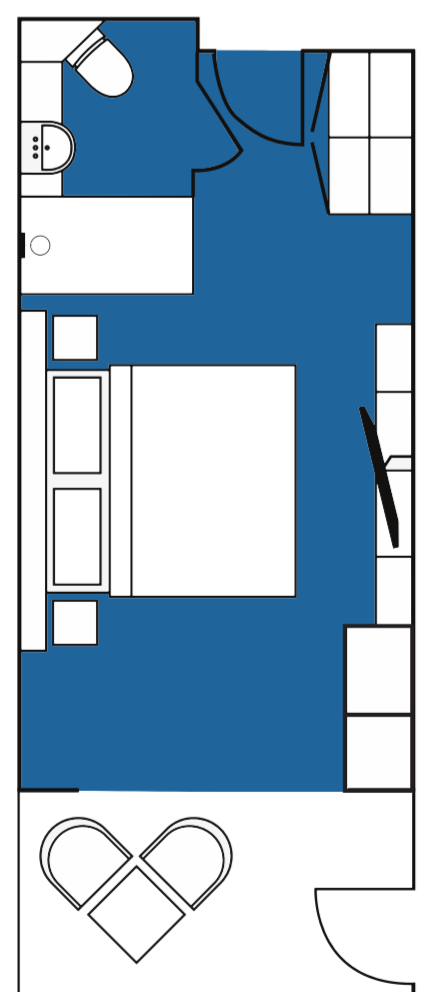

- |                         |                         |                    |                  |        |
|-------------------------|-------------------------|--------------------|------------------|--------|
| Restaurant              | Knud Rasmussen Library  | Fitness            | Mudroom          | Stairs |
| Bar                     | Albatros Ocean Boutique | Albatros Polar Spa | Zodiac embarking |        |
| Observation Area        | Reception               | Toilet             | Kayak platform   |        |
| Shackleton Lecture Room | Medical Clinic          | Jacuzzi            | Elevator         |        |

# M/V Ocean Victory Deck Plan

**CATEGORY PS**

Premium Suite (1)  
42 sqm, incl. Balcony

**CATEGORY A**

Junior Suite (4)  
36 sqm, incl. Balcony

**CATEGORY B**

Balcony Suite (2)  
26-32 sqm, incl. Balcony

**CATEGORY CxL**

Grand Balcony Stateroom (4)  
25-30 sqm, incl. Balcony

**CATEGORY Csp**

Superior Balcony Stateroom (48)  
22-25 sqm, incl. Balcony

**CATEGORY C**

Balcony Stateroom (9)  
18-22 sqm, incl. Balcony

**CATEGORY D**