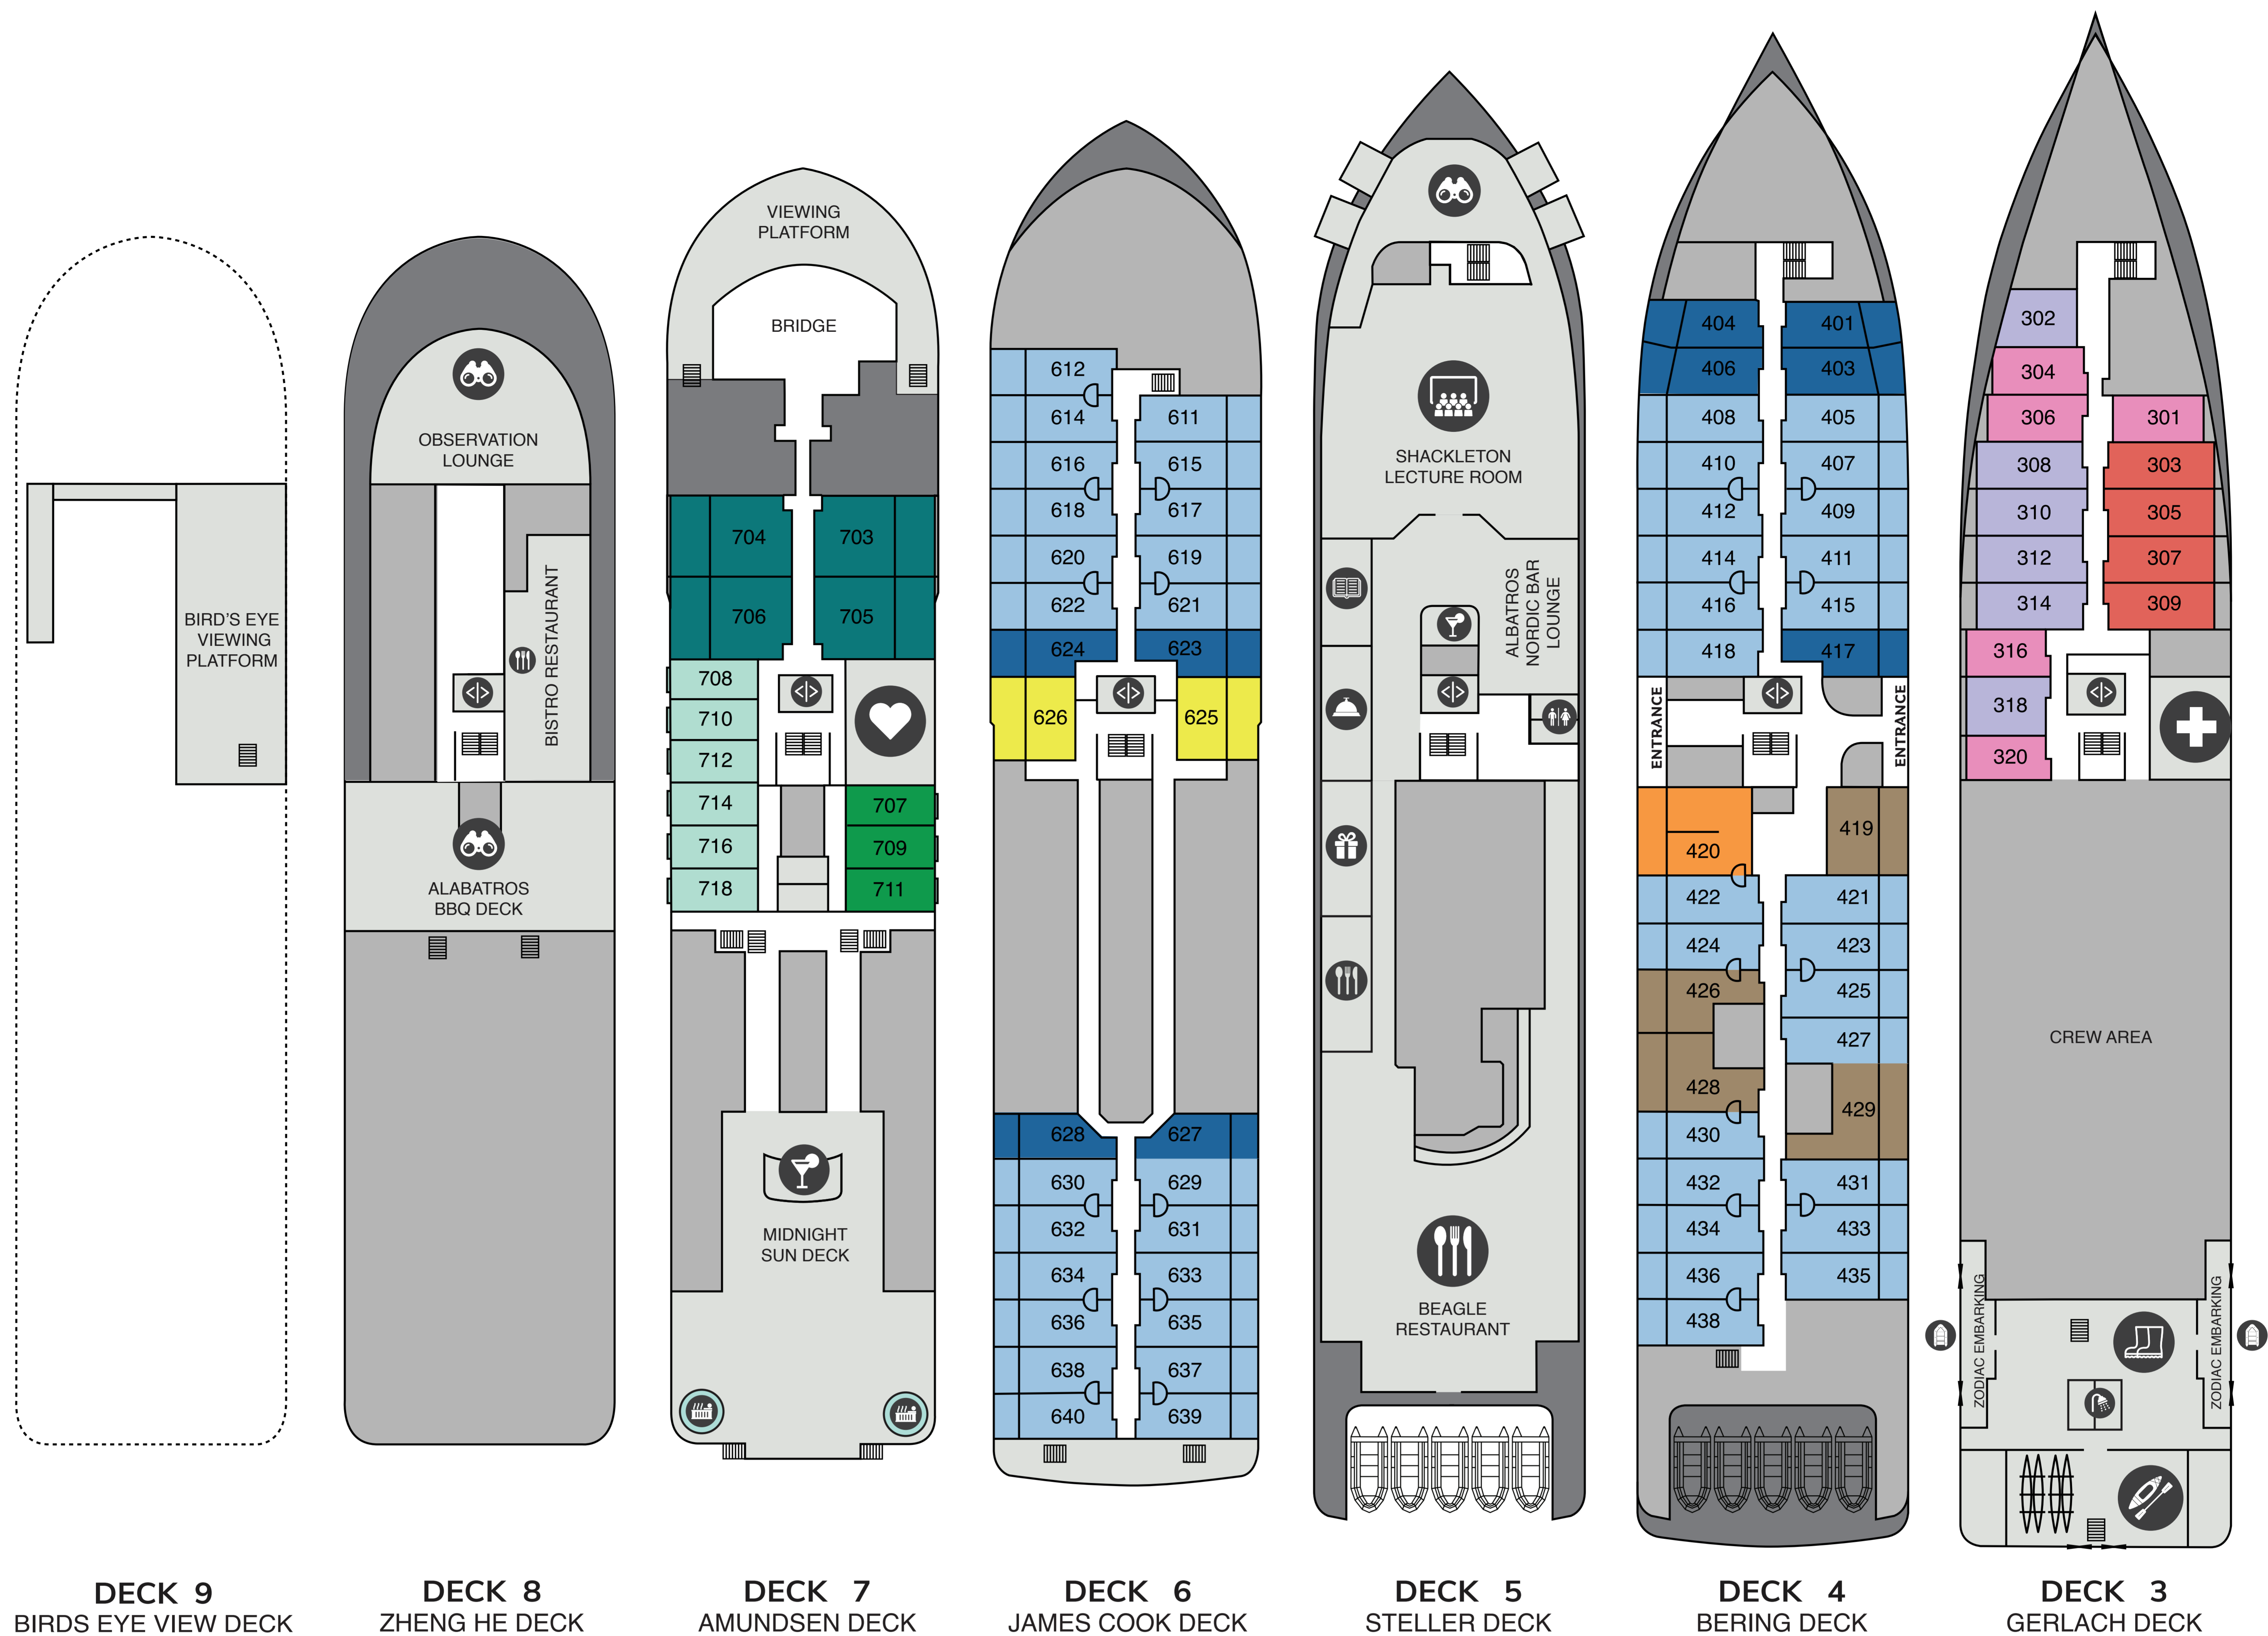

- |                         |                         |                    |                  |        |
|-------------------------|-------------------------|--------------------|------------------|--------|
| Restaurant              | Knud Rasmussen Library  | Fitness            | Mudroom          | Stairs |
| Bar                     | Albatros Ocean Boutique | Albatros Polar Spa | Zodiac embarking |        |
| Observation Area        | Reception               | Toilet             | Kayak platform   |        |
| Shackleton Lecture Room | Medical Clinic          | Jacuzzi            | Elevator         |        |

# M/V Ocean Victory Deck Plan

**CATEGORY PS**

Premium Suite (1)  
42 sqm, incl. Balcony

**CATEGORY A**

Junior Suite (4)  
36 sqm, incl. Balcony

**CATEGORY B**

Balcony Suite (2)  
26-32 sqm, incl. Balcony

**CATEGORY CxL**

**CATEGORY G**

Single Stateroom (5)  
14 sqm, Porthole

- Restaurant
- Bar
- Observation Area
- Shackleton Lecture Room
- Knud Rasmussen Library
- Albatros Ocean Boutique
- Reception
- Medical Clinic
- Fitness
- Albatros Polar Spa
- Toilet
- Jacuzzi
- Mudroom
- Zodiac embarking
- Kayak platform
- Elevator
- Stairs