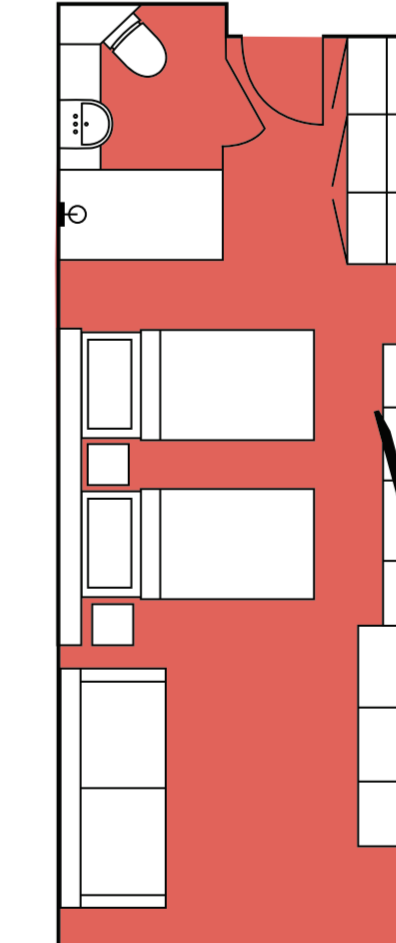

# M/V Ocean Victory Deck Plan

**CATEGORY PS**

Premium Suite (1)  
42 sqm, incl. Balcony

**CATEGORY A**

Junior Suite (4)  
36 sqm, incl. Balcony

**CATEGORY B**

Balcony Suite (2)  
26-32 sqm, incl. Balcony

**CATEGORY CxL**

Grand Balcony Stateroom (4)  
25-30 sqm, incl. Balcony

**CATEGORY Csp**

Superior Balcony Stateroom (48)  
22-25 sqm, incl. Balcony

**CATEGORY C**

Balcony Stateroom (9)  
18-22 sqm, incl. Balcony

**CATEGORY D**

Albatros Stateroom (6)  
13-22 sqm, Porthole

**CATEGORY E**

French Balcony Stateroom (6)  
14 sqm, French Balcony

**CATEGORY Es**

French Balcony Stateroom (3)  
14 sqm, French Balcony

**CATEGORY F**

Triple Stateroom (4)  
18-22 sqm, Porthole

**CATEGORY G**

Single Stateroom (5)  
14 sqm, Porthole

- Restaurant
- Bar
- Observation Area
- Shackleton Lecture Room
- Knud Rasmussen Library
- Albatros Ocean Boutique
- Reception
- Medical Clinic
- Fitness
- Albatros Polar Spa
- Toilet
- Jacuzzi
- Mudroom
- Zodiac embarking
- Kayak platform
- Elevator
- Stairs