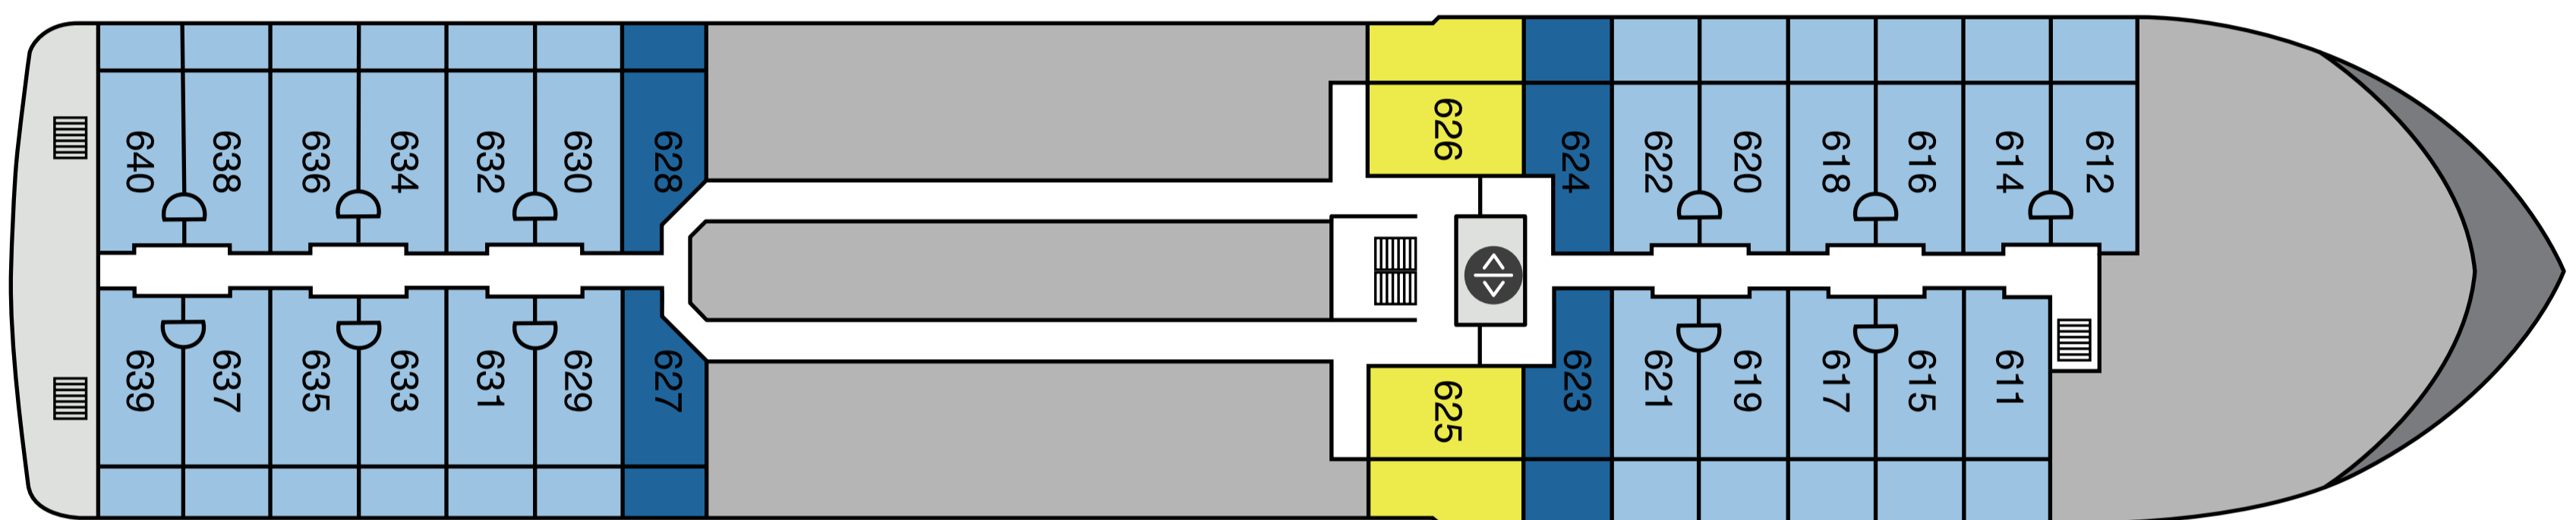

DECK 6 JAMES COOK DECK