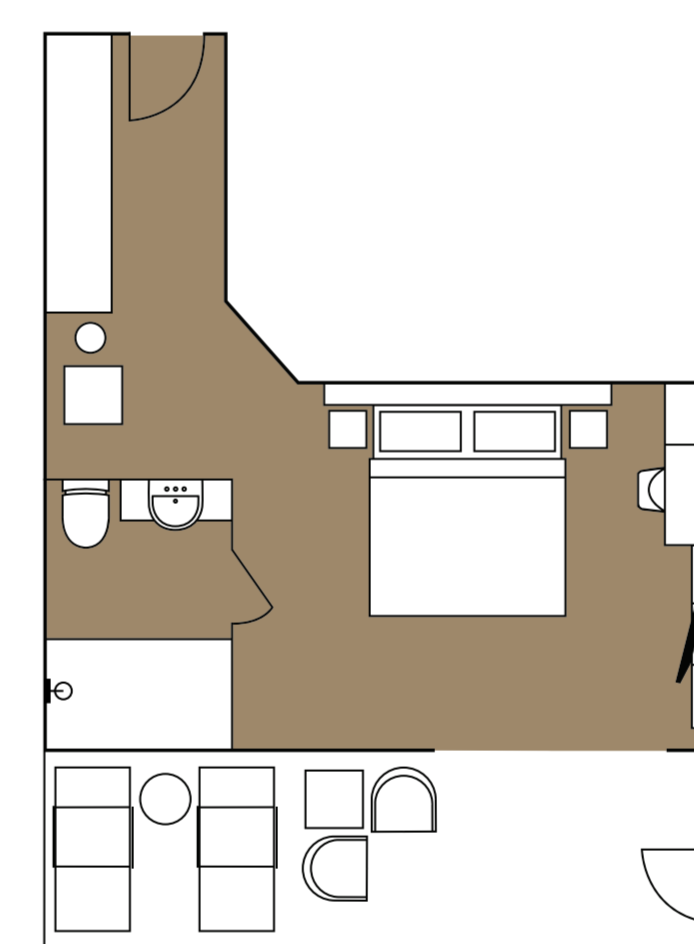

- |                         |                         |                    |                  |        |
|-------------------------|-------------------------|--------------------|------------------|--------|
| Restaurant              | Knud Rasmussen Library  | Fitness            | Mudroom          | Stairs |
| Bar                     | Albatros Ocean Boutique | Albatros Polar Spa | Zodiac embarking |        |
| Observation Area        | Reception               | Toilet             | Kayak platform   |        |
| Shackleton Lecture Room | Medical Clinic          | Jacuzzi            | Elevator         |        |

# M/V Ocean Victory Deck Plan

**CATEGORY PS**

Premium Suite (1)  
42 sqm, incl. Balcony

**CATEGORY A**

Junior Suite (4)  
36 sqm, incl. Balcony

**CATEGORY B**

Balcony Suite (2)  
26-32 sqm, incl. Balcony

**CATEGORY CxL**

Grand Balcony Stateroom (4)  
25-30 sqm, incl. Balcony

**CATEGORY Csp**

Superior Balcony Stateroom (48)  
22-25 sqm, incl. Balcony

**CATEGORY C**

Balcony Stateroom (9)  
18-22 sqm, incl. Balcony

**CATEGORY D**