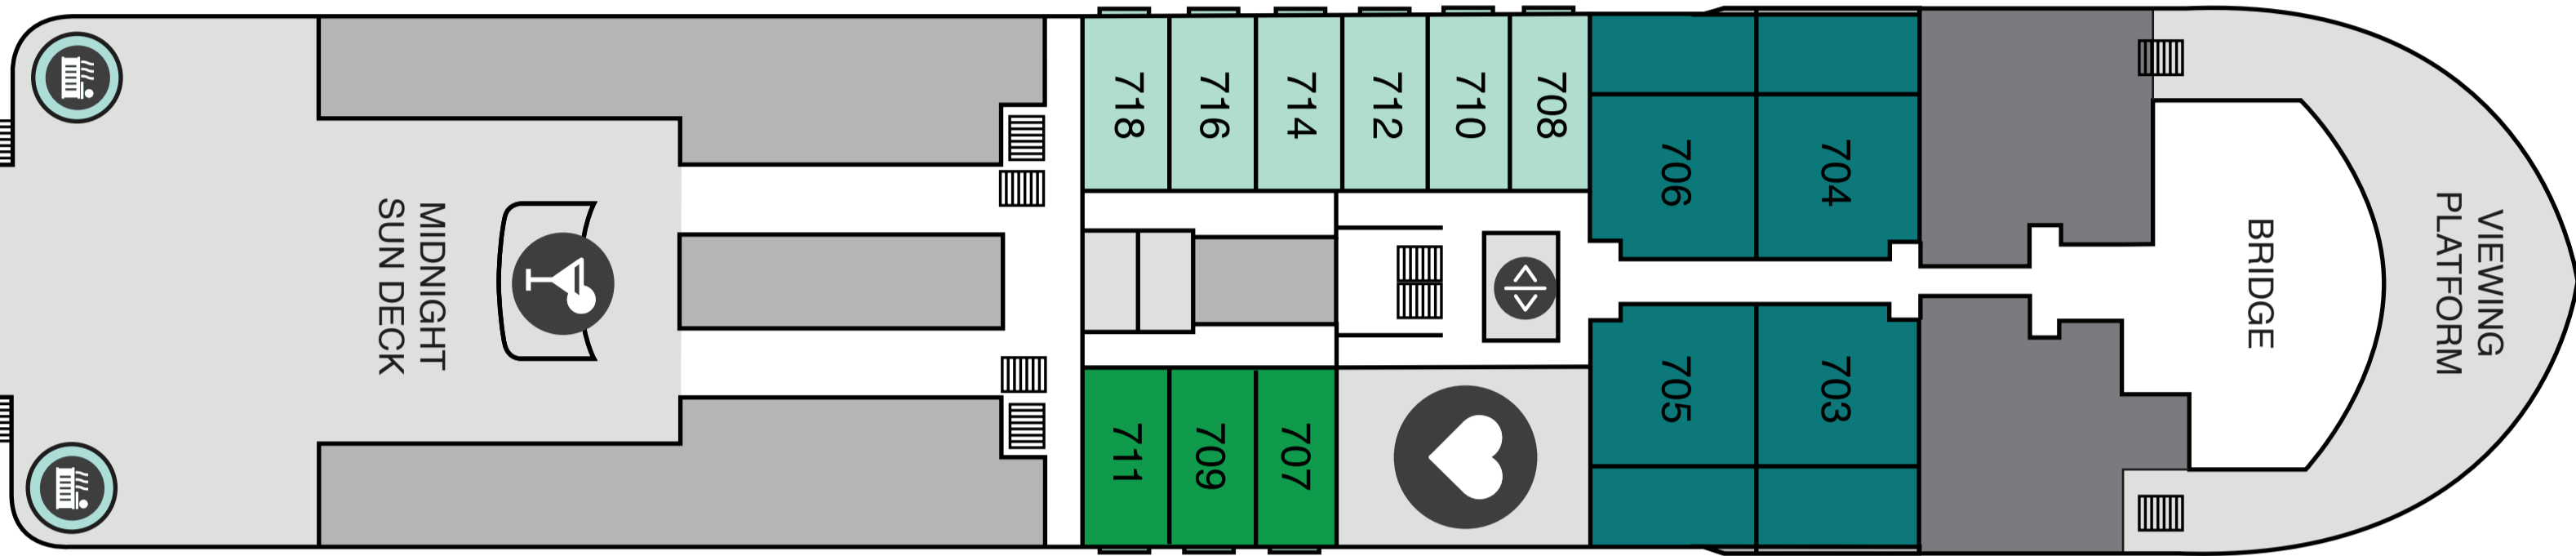

DECK 7 AMUNDSEN DECK