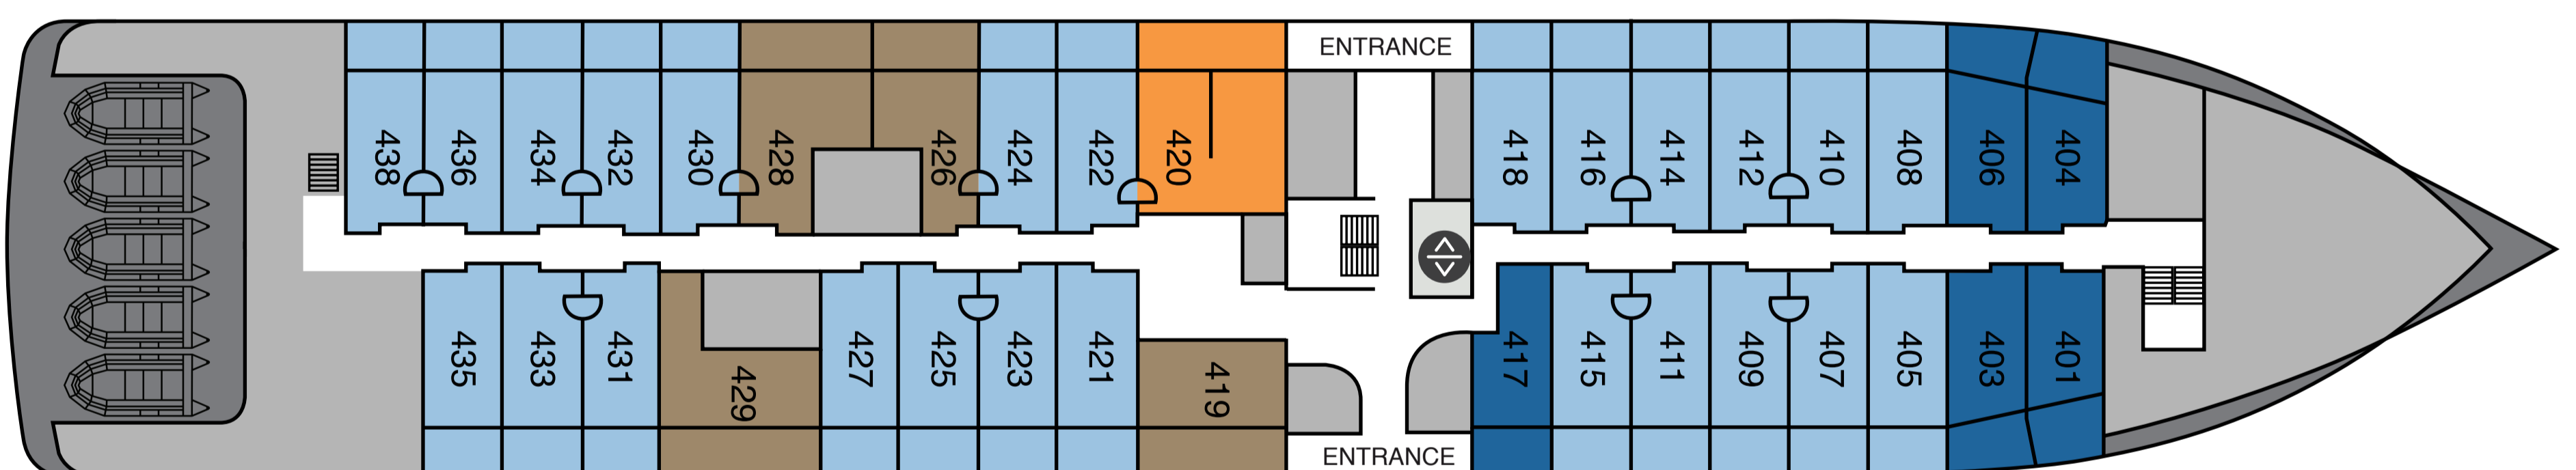

DECK 4 BERING DECK