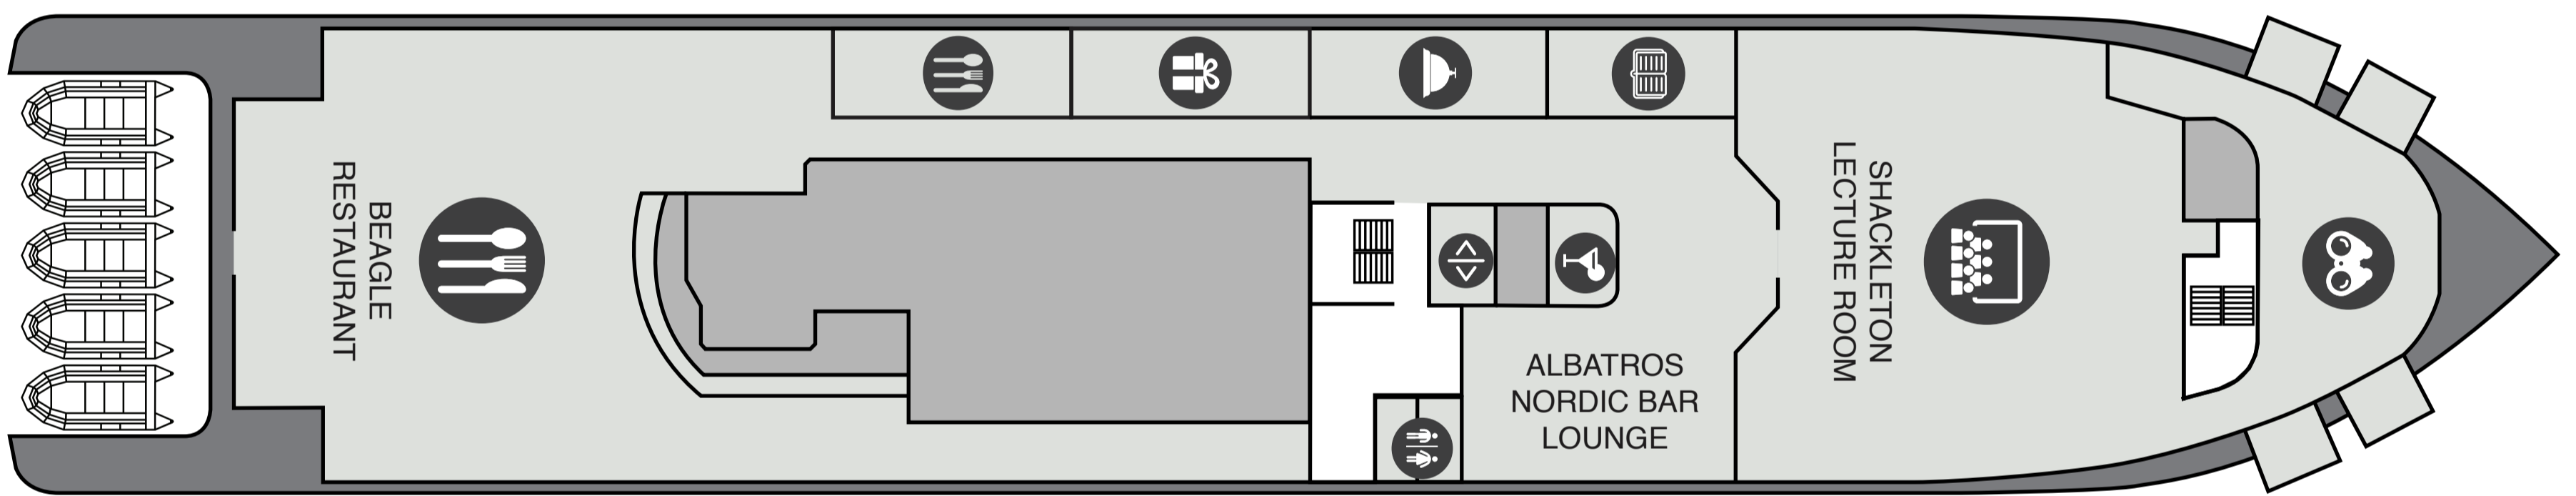

DECK 5 STELLER DECK