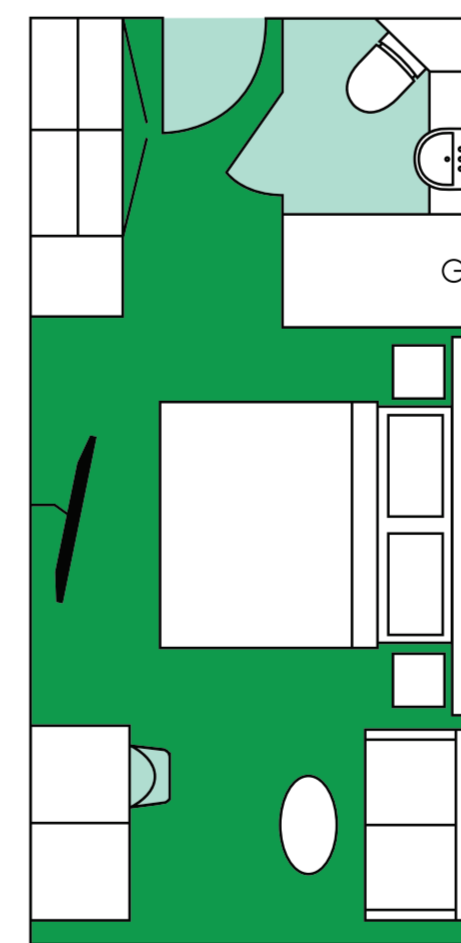

# M/V Ocean Victory Deck Plan

**CATEGORY PS**

Premium Suite (1)  
42 sqm, incl. Balcony

**CATEGORY A**

Junior Suite (4)  
36 sqm, incl. Balcony

**CATEGORY B**

Balcony Suite (2)  
26-32 sqm, incl. Balcony

**CATEGORY CxL**

Grand Balcony Stateroom (4)  
25-30 sqm, incl. Balcony

**CATEGORY Csp**

Superior Balcony Stateroom (48)  
22-25 sqm, incl. Balcony

**CATEGORY C**

Balcony Stateroom (9)  
18-22 sqm, incl. Balcony

**CATEGORY D**

Albatros Stateroom (6)  
13-22 sqm, Porthole

**CATEGORY E**

French Balcony Stateroom (6)  
14 sqm, French Balcony

**CATEGORY Es**

French Balcony Stateroom (3)  
14 sqm, French Balcony

**CATEGORY F**

Triple Stateroom (4)  
18-22 sqm, Porthole

**CATEGORY G**

Single Stateroom (5)  
14 sqm, Porthole

- Restaurant
- Bar
- Observation Area
- Shackleton Lecture Room
- Knud Rasmussen Library
- Albatros Ocean Boutique
- Reception
- Medical Clinic
- Fitness
- Albatros Polar Spa
- Toilet
- Jacuzzi
- Mudroom
- Zodiac embarking
- Kayak platform
- Elevator
- Stairs