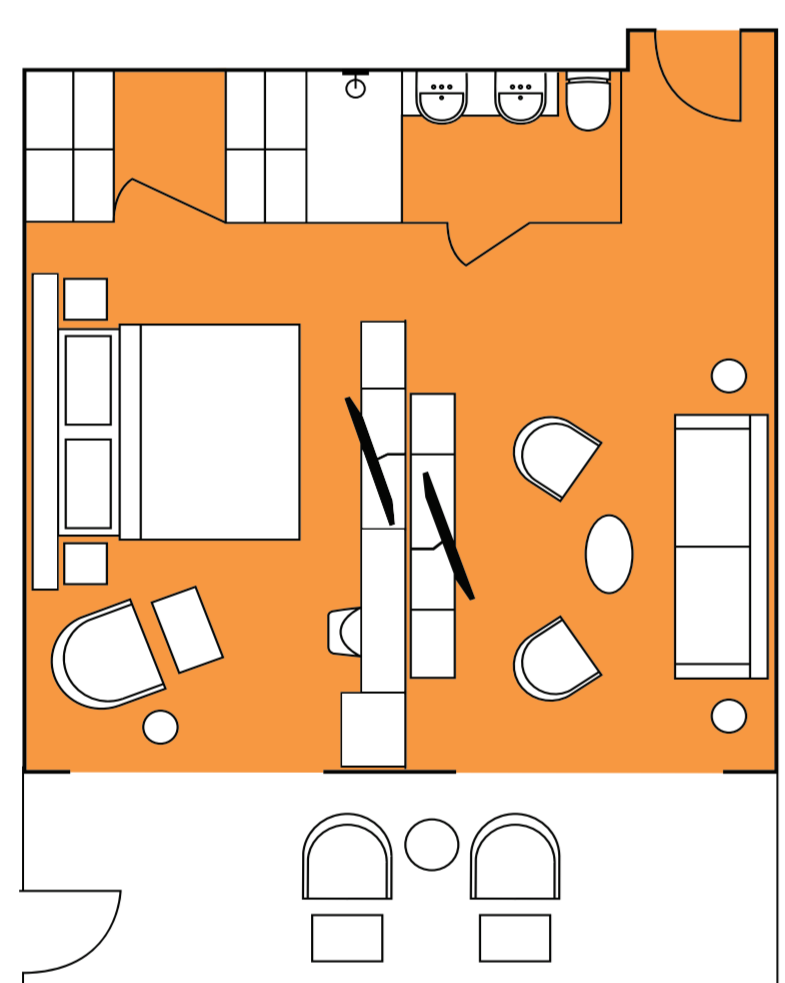

# M/V Ocean Victory Deck Plan

DECK 9 BIRDS EYE VIEW DECK

DECK 8 ZHENG HE DECK

DECK 7 AMUNDSEN DECK

DECK 6 JAMES COOK DECK

DECK 5 STELLER DECK

DECK 4 BERING DECK

DECK 3 GERLACH DECK

- |   |  |  |
|---|--|--|
| <b>Category PS, Premium Suite</b><br>1 Cabin, Size 42 sqm incl. Balcony                 | <b>Category A, Junior Suite</b><br>4 Cabins, Size 36 sqm incl. Balcony                     | <b>Category B, Balcony Suite</b><br>2 Cabins, Size 26-32 sqm incl. Balcony |
| <b>Category C XL, Grand Balcony Stateroom</b><br>4 Cabins, Size 25-30 sqm incl. Balcony | <b>Category Csp, Superior Balcony Stateroom</b><br>48 Cabins, Size 22-25 sqm incl. Balcony | <b>Category E, French Balcony C Stateroom</b><br>6 Cabins, Size 14 sqm     |
| <b>Category C, Balcony Stateroom</b><br>9 Cabins, Size 18-22 sqm incl. Balcony          | <b>Category D, Porthole Stateroom</b><br>6 Cabins, Size 13-22 sqm                          | <b>Category Es, Solo French Balcony C Stateroom.</b> 3 Cabins, Size 14 sqm |
| <b>Category F, Triple Porthole Stateroom</b><br>4 Cabins, Size 18-22 sqm                | <b>Category G, Porthole Single Stateroom</b><br>5 Cabins, Size 14 sqm                      |  |

# M/V Ocean Victory Deck Plan

**CATEGORY PS**

Premium Suite (1)  
42 sqm, incl. Balcony

**CATEGORY A**

Junior Suite (4)  
36 sqm, incl. Balcony

**CATEGORY B**

Balcony Suite (2)  
26-32 sqm, incl. Balcony

**CATEGORY CxL**