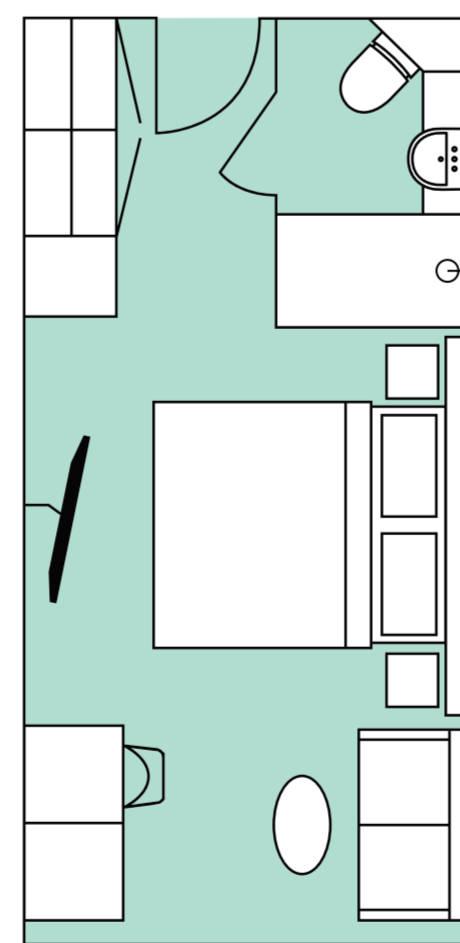

# M/V Ocean Victory Deck Plan

**CATEGORY PS**

Premium Suite (1)  
42 sqm, incl. Balcony

**CATEGORY A**

Junior Suite (4)  
36 sqm, incl. Balcony

**CATEGORY B**

Balcony Suite (2)  
26-32 sqm, incl. Balcony

**CATEGORY CxL**

Grand Balcony Stateroom (4)  
25-30 sqm, incl. Balcony

**CATEGORY Csp**

Superior Balcony Stateroom (48)  
22-25 sqm, incl. Balcony

**CATEGORY C**

Balcony Stateroom (9)  
18-22 sqm, incl. Balcony

**CATEGORY D**

Albatros Stateroom (6)  
13-22 sqm, Porthole

**CATEGORY E**

French Balcony Stateroom (6)  
14 sqm, French Balcony

**CATEGORY Es**

French Balcony Stateroom (3)  
14 sqm, French Balcony

**CATEGORY F**

Triple Stateroom (4)  
18-22 sqm, Porthole

**CATEGORY G**

Single Stateroom (5)  
14 sqm, Porthole

- Restaurant
- Bar
- Observation Area
- Shackleton Lecture Room
- Knud Rasmussen Library
- Albatros Ocean Boutique
- Reception
- Medical Clinic
- Fitness
- Albatros Polar Spa
- Toilet
- Jacuzzi
- Mudroom
- Zodiac embarking
- Kayak platform
- Elevator
- Stairs