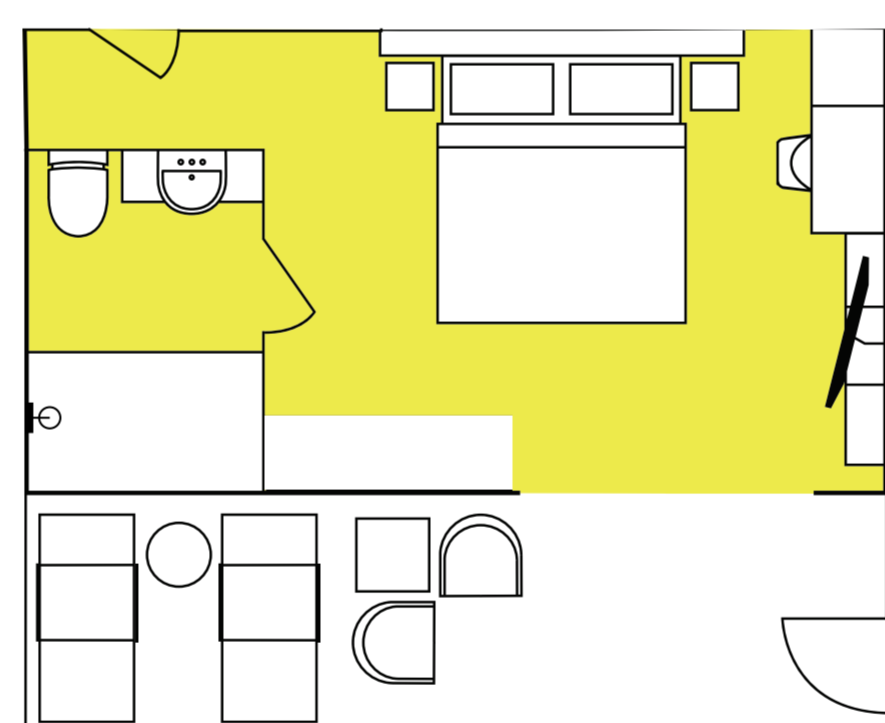

- |                         |                         |                    |                  |        |
|-------------------------|-------------------------|--------------------|------------------|--------|
| Restaurant              | Knud Rasmussen Library  | Fitness            | Mudroom          | Stairs |
| Bar                     | Albatros Ocean Boutique | Albatros Polar Spa | Zodiac embarking |        |
| Observation Area        | Reception               | Toilet             | Kayak platform   |        |
| Shackleton Lecture Room | Medical Clinic          | Jacuzzi            | Elevator         |        |

# M/V Ocean Victory Deck Plan

**CATEGORY PS**

Premium Suite (1)  
42 sqm, incl. Balcony

**CATEGORY A**

Junior Suite (4)  
36 sqm, incl. Balcony

**CATEGORY B**

Balcony Suite (2)  
26-32 sqm, incl. Balcony

**CATEGORY CxL**

Grand Balcony Stateroom (4)  
25-30 sqm, incl. Balcony

**CATEGORY Csp**

Superior Balcony Stateroom (48)  
22-25 sqm, incl. Balcony

**CATEGORY C**

Balcony Stateroom (9)  
18-22 sqm, incl. Balcony

**CATEGORY D**