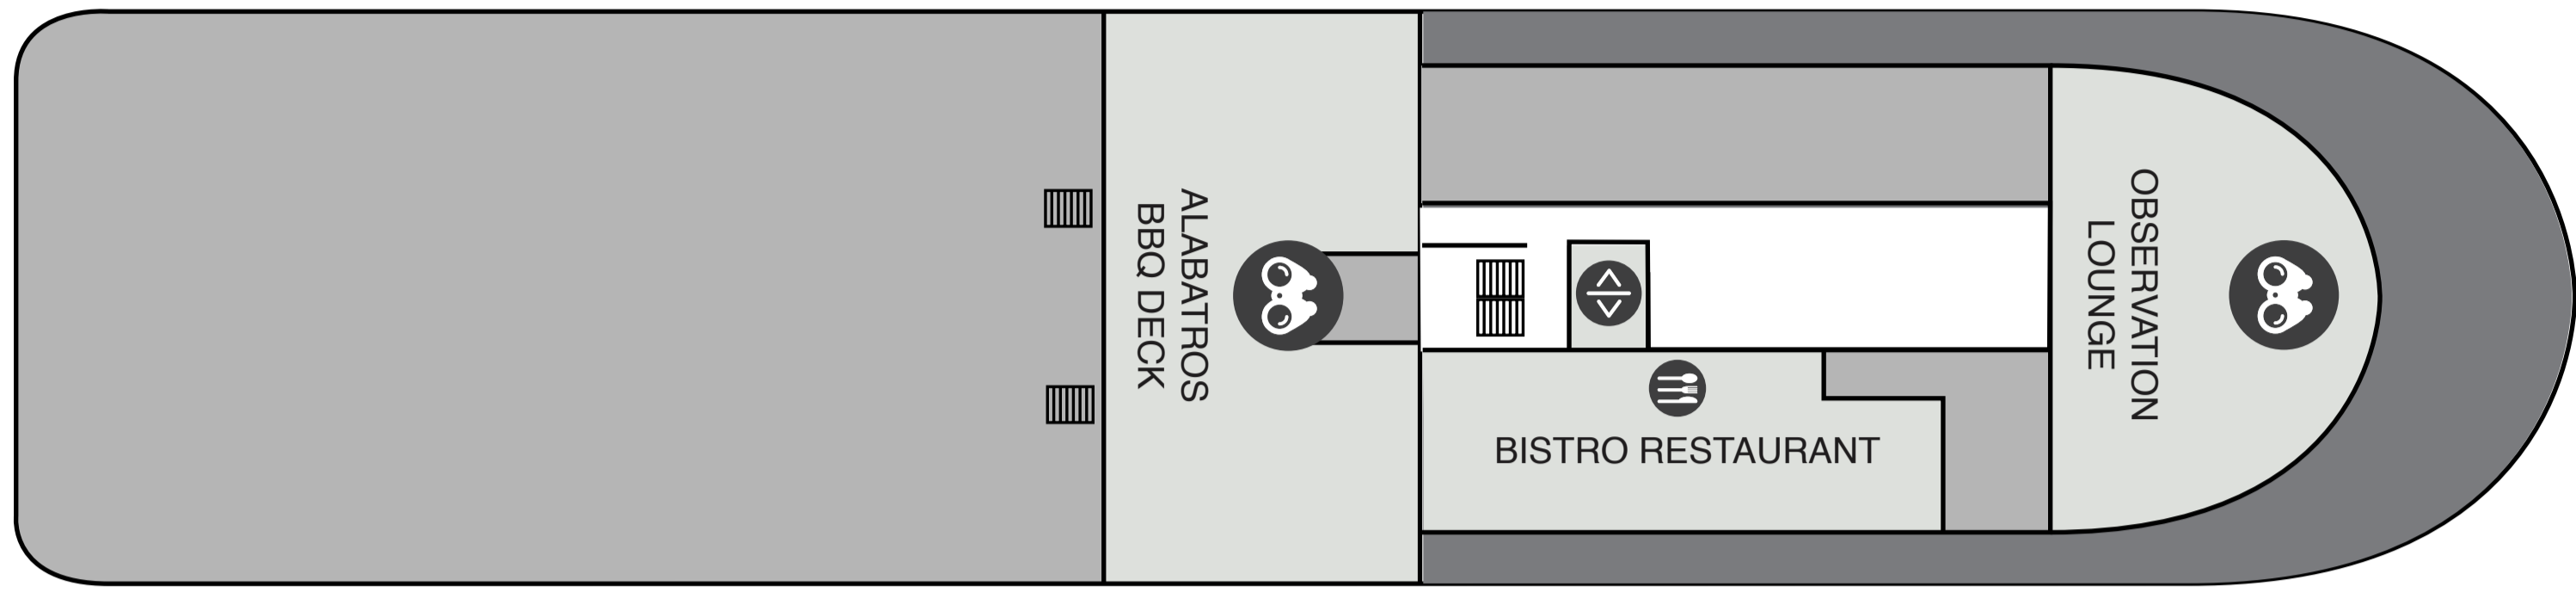

DECK 8 ZHENG HE DECK